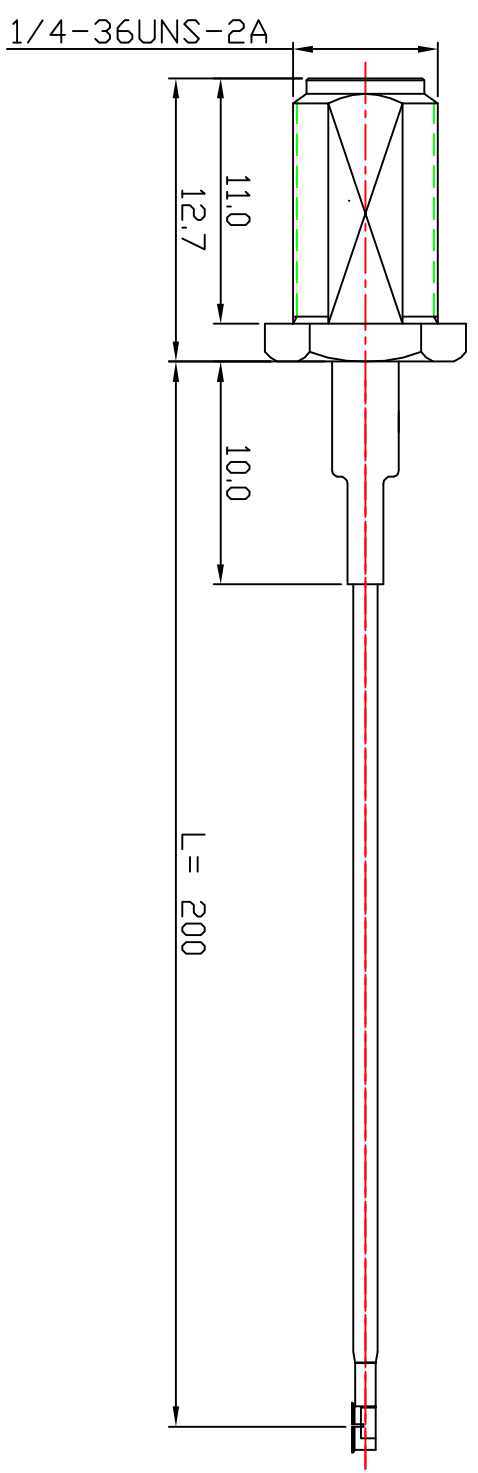

3 4

CompoTEK GmbH - Lindwurmstrasse 97a - 80337 München
Tel: +49-89-544323-0 info@compotek.de

TOLERANCES

0 초과 1000 이하 : +5, -0
1000 초과 2000 이하 : +10, -0
2000 초과 3000 이하 : +15, -0
3000 초과 4000 이하 : +20, -0
4000 초과 5000 이하 : +25, -0
5000 초과 : ± 10%

6	SHRINK TUBE	1
5	SMA WASHER	1
4	SMA NUT	1
3	MHF 4L Connector	1
2	MHF 4L 1.13D CABLE / L 200mm, Black	1
1	SMA B/H CONN	1
ND	NAME	Q.TY

DATE	2020.04.28
SCALE N/S	
UNIT	mm
DR	CHK
	APP

P/N	SMA85MHF4-1.13MM-200MM
DWG NAME