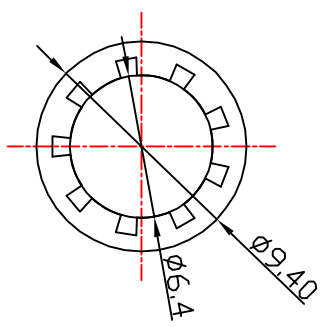

3 4

CompoTEK GmbH - Lindwurmstrasse 97a - 80337 München
Tel: +49-89-544323-0 info@compotek.de

TOLERANCES

0 초과 1000 이하 : +5, -0
1000 초과 2000 이하 : +10, -0
2000 초과 3000 이하 : +15, -0
3000 초과 4000 이하 : +20, -0
4000 초과 5000 이하 : +25, -0
5000 초과 : ± 10%

6	SHRINK TUBE	1
5	SMA WASHER	1
4	SMA NUT	1
3	MHF 4L Connector	1
2	MHF 4L 1.13D CABLE / L 200mm, Black	1
1	SMA B/H CONN	1
ND	NAME	Q.TY

DATE	2020.04.28
SCALE N/S	
UNIT	mm
DR	CHK
	APP

P/N	SMA85MHF4-1.13MM-200MM
DWG NAME