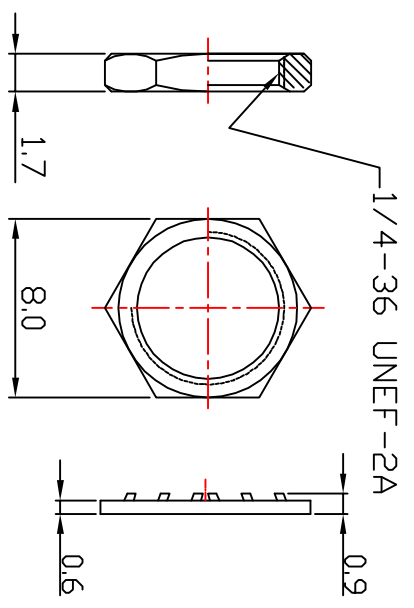

3 4

CompoTEK GmbH - Lindwurmstrasse 97a - 80337 München
Tel: +49-89-544323-0 info@compotek.de

TOLERANCES

0 초과 1000 이하 : +5, -0
1000 초과 2000 이하 : +10, -0
2000 초과 3000 이하 : +15, -0
3000 초과 4000 이하 : +20, -0
4000 초과 5000 이하 : +25, -0
5000 초과 : ± 10%

6	SHRINK TUBE	1
5	SMA WASHER	1
4	SMA NUT	1
3	MHF 4L Connector	1
2	MHF 4L 1.13D CABLE / L 200mm, Black	1
1	SMA B/H CONN	1
ND	NAME	Q.TY

DATE	2020.04.28
SCALE N/S	
UNIT	mm
DR	CHK
	APP

P/N	SMA85MHF4-1.13MM-200MM
DWG NAME